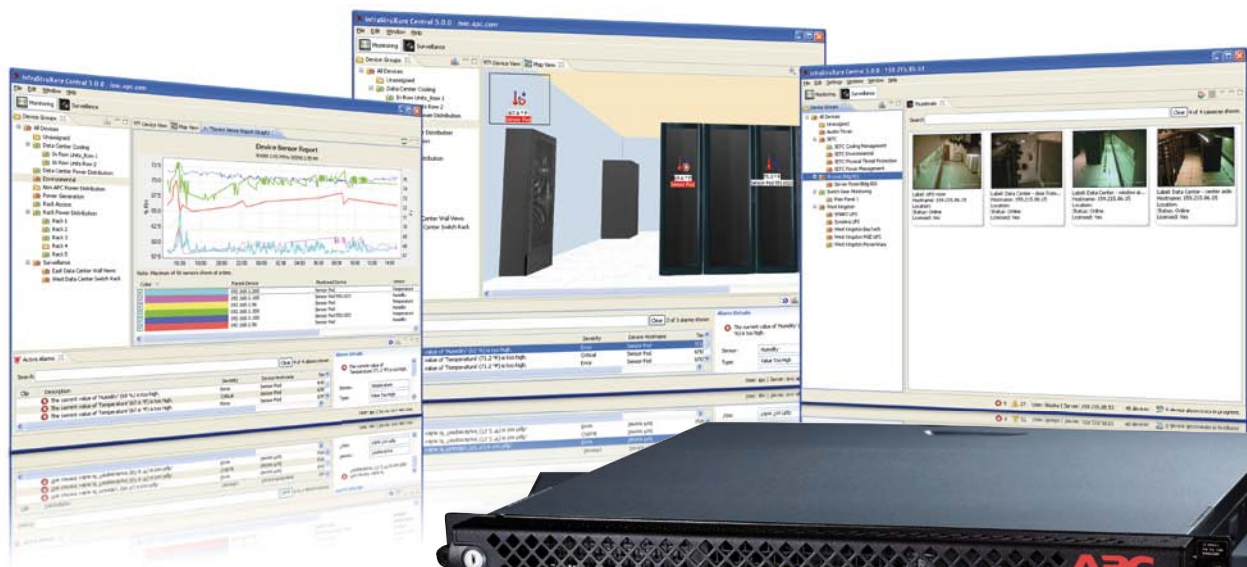

# Need a vendor-neutral & scalable monitoring system?

Discover APC's InfraStruXure® Central  
- a data centre management software, now fully vendor neutral!

InfraStruXure Central v 5.0 gives your customers an unprecedented level of visibility to the physical infrastructure layer of their data centre and enables them to reduce costs whilst increasing availability and reliability. They will be able to power down idle assets, avoid hot spots and equipment failure, rescue stranded capacity and know about security issues - before they become a problem.

AP9465 InfraStruXure Central Basic

Reseller **\$3,409** Ex. GST

AP9470 InfraStruXure Standard

Reseller **\$7,955** Ex. GST

AP9475 InfraStruXure Enterprise

Reseller **\$13,635** Ex. GST

Choose APC InfraStruXure® Central combined with InfraStruXure architecture and your customers can achieve truly predictable simulation of their entire data centre.